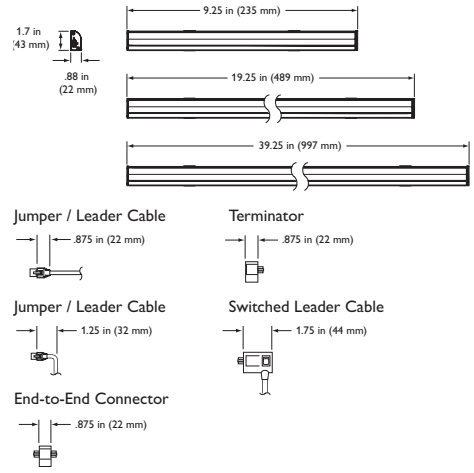

Specifications

Due to continuous improvements and innovations, specifications may change without notice.

Item	Specification	9.25 in (actual) 11 in (effective)	19.25 in (actual) 21 in (effective)	39.25 in (actual) 41 in (effective)
Output	Beam Angle	110° x 110°		
	Lumens	150	275	524
	Color Temperature	2700 K (+475 / -200)		
	Efficacy (lm / W)	25.0	27.5	26.2
	Mixing Distance	2 in (51 mm) to uniform light		
	CRI	71	73	73
	Lumen Maintenance	55,000 hours L70* @ 25° C 31,000 hours L70* @ 50° C		
Electrical	Input Voltage	100 / 120 / 220 – 240 VAC (45 – 66 Hz)		
	Power Consumption	5.5 W max. at full output, steady state 6 W peak in-rush	10 W max. at full output, steady state 13 W peak in-rush	20 W max. at full output, steady state 25 W peak in-rush
	Power Factor	≥ 95		
Control	Commercially available ELV, trailing edge, or reverse-phase control dimmer			
Physical	Dimensions (Height x Width x Depth)	.88 x 9.25 x 1.7 in (22 x 235 x 43 mm)	.88 x 19.25 x 1.7 in (22 x 489 x 43 mm)	.88 x 39.25 x 1.7 in (22 x 997 x 43 mm)
	Weight	7 oz (198 g)	13 oz (369 g)	1.6 lbs (728 g)
	Housing	Extruded aluminium, polycarbonate, White, Black, or Gray powder-coated finish		
	Lens	Clear polycarbonate		
	Fixture Connections	Integral male / female connectors		
	Operating Temperature	-4° – 122° F (-20° – 50° C)		
	Humidity	0 – 95%, non-condensing		
	Maximum Fixture Run Length	Up to 50 ft (15.3 m) of fixtures on a single circuit, ≤ 324 W		
Certification and Safety	Certification	UL / cUL, FCC Class B, CE		
	LED Class	Class 1M LED product		
	Environment	Dry / Damp Location, IP50		
	Energy Efficiency	California Title 24 Compliant		

Power Consumption – 10 W, Lumens – 275, Efficacy – 27.5 lm / W

Polar Candela Distribution

For lux multiply fc by 10.7

Illuminance at Distance

For detailed product information, please refer to eW Profile Powercore Product Guide at www.colorkinetics.com/essentialwhite/ewprofile/