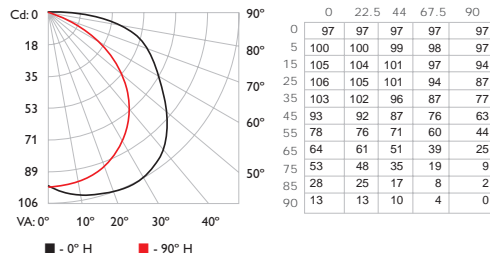

Specifications

Due to continuous improvements and innovations, specifications may change without notice.

Item	Specification	9.25 in (actual) 11 in (effective)	19.25 in (actual) 21 in (effective)	39.25 in (actual) 41 in (effective)
Output	Beam Angle	110° x 110°		
	Lumens	150	275	524
	Color Temperature	2700 K (+475 / -200)		
	Efficacy (lm / W)	25.0	27.5	26.2
	Mixing Distance	2 in (51 mm) to uniform light		
	CRI	71	73	73
	Lumen Maintenance	55,000 hours L70* @ 25° C 31,000 hours L70* @ 50° C		
Electrical	Input Voltage	100 / 120 / 220 – 240 VAC (45 – 66 Hz)		
	Power Consumption	5.5 W max. at full output, steady state 6 W peak in-rush	10 W max. at full output, steady state 13 W peak in-rush	20 W max. at full output, steady state 25 W peak in-rush
	Power Factor	≥ 95		
Control	Commercially available ELV, trailing edge, or reverse-phase control dimmer			
Physical	Dimensions (Height x Width x Depth)	.88 x 9.25 x 1.7 in (22 x 235 x 43 mm)	.88 x 19.25 x 1.7 in (22 x 489 x 43 mm)	.88 x 39.25 x 1.7 in (22 x 997 x 43 mm)
	Weight	7 oz (198 g)	13 oz (369 g)	1.6 lbs (728 g)
	Housing	Extruded aluminium, polycarbonate, White, Black, or Gray powder-coated finish		
	Lens	Clear polycarbonate		
	Fixture Connections	Integral male / female connectors		
	Operating Temperature	-4° – 122° F (-20° – 50° C)		
	Humidity	0 – 95%, non-condensing		
	Maximum Fixture Run Length	Up to 50 ft (15.3 m) of fixtures on a single circuit, ≤ 324 W		
Certification and Safety	Certification	UL / cUL, FCC Class B, CE		
	LED Class	Class 1M LED product		
	Environment	Dry / Damp Location, IP50		
	Energy Efficiency	California Title 24 Compliant		

Power Consumption – 10 W, Lumens – 275, Efficacy – 27.5 lm / W

Polar Candela Distribution

For lux multiply fc by 10.7

Illuminance at Distance

For detailed product information, please refer to eW Profile Powercore Product Guide at www.colorkinetics.com/essentialwhite/ewprofile/