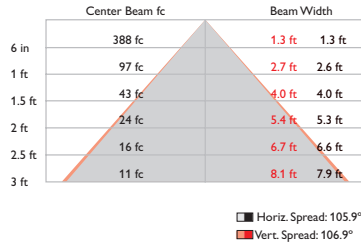

Specifications

Due to continuous improvements and innovations, specifications may change without notice.

Item	Specification	9.25 in (actual) 11 in (effective)	19.25 in (actual) 21 in (effective)	39.25 in (actual) 41 in (effective)
Output	Beam Angle	110° x 110°		
	Lumens	150	275	524
	Color Temperature	2700 K (+475 / -200)		
	Efficacy (lm / W)	25.0	27.5	26.2
	Mixing Distance	2 in (51 mm) to uniform light		
	CRI	71	73	73
	Lumen Maintenance	55,000 hours L70* @ 25° C 31,000 hours L70* @ 50° C		
Electrical	Input Voltage	100 / 120 / 220 – 240 VAC (45 – 66 Hz)		
	Power Consumption	5.5 W max. at full output, steady state 6 W peak in-rush	10 W max. at full output, steady state 13 W peak in-rush	20 W max. at full output, steady state 25 W peak in-rush
	Power Factor	≥ 95		
Control	Commercially available ELV, trailing edge, or reverse-phase control dimmer			
Physical	Dimensions (Height x Width x Depth)	.88 x 9.25 x 1.7 in (22 x 235 x 43 mm)	.88 x 19.25 x 1.7 in (22 x 489 x 43 mm)	.88 x 39.25 x 1.7 in (22 x 997 x 43 mm)
	Weight	7 oz (198 g)	13 oz (369 g)	1.6 lbs (728 g)
	Housing	Extruded aluminium, polycarbonate, White, Black, or Gray powder-coated finish		
	Lens	Clear polycarbonate		
	Fixture Connections	Integral male / female connectors		
	Operating Temperature	-4° – 122° F (-20° – 50° C)		
	Humidity	0 – 95%, non-condensing		
	Maximum Fixture Run Length	Up to 50 ft (15.3 m) of fixtures on a single circuit, ≤ 324 W		
Certification and Safety	Certification	UL / cUL, FCC Class B, CE		
	LED Class	Class 1M LED product		
	Environment	Dry / Damp Location, IP50		
	Energy Efficiency	California Title 24 Compliant		

Power Consumption – 10 W, Lumens – 275, Efficacy – 27.5 lm / W

Polar Candela Distribution

For lux multiply fc by 10.7

Illuminance at Distance

For detailed product information, please refer to eW Profile Powercore Product Guide at www.colorkinetics.com/essentialwhite/ewprofile/