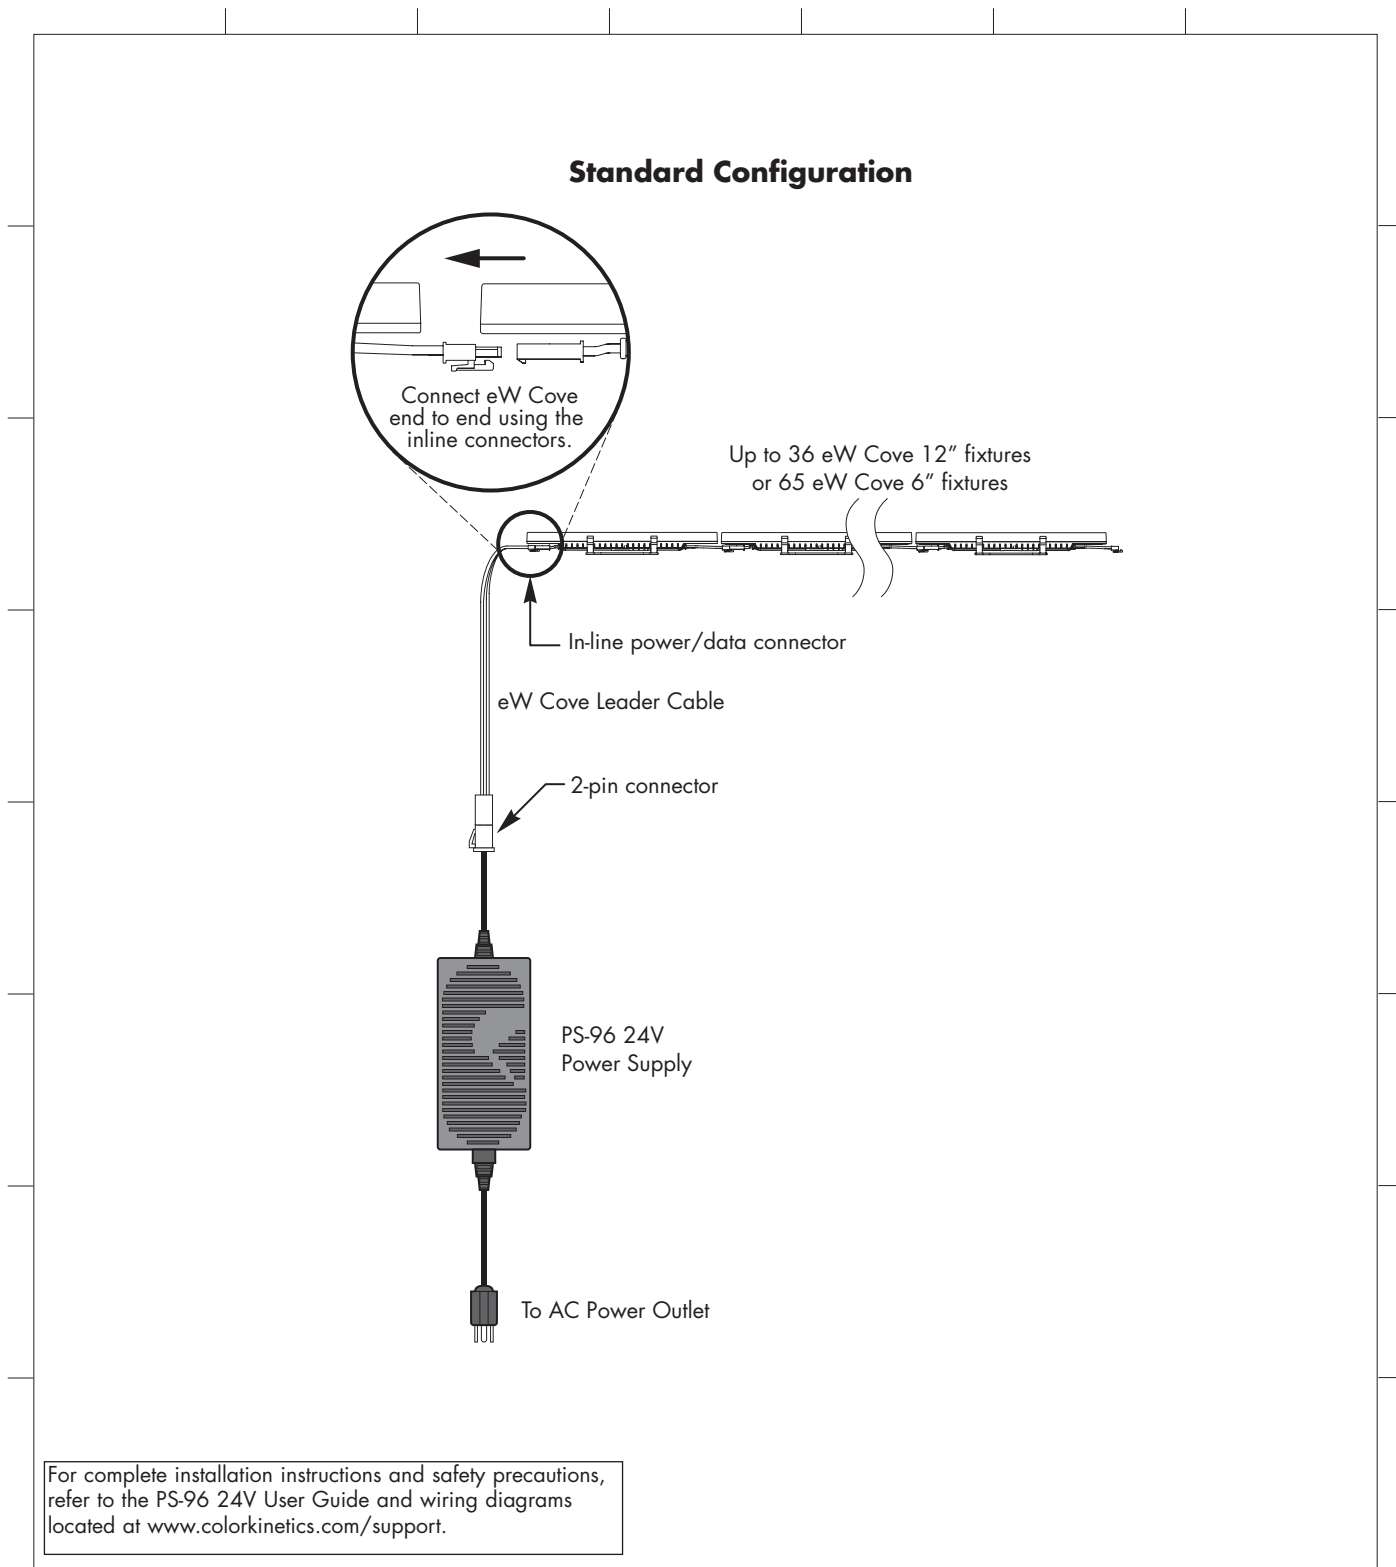

PS-96 24V

Color Kinetics® PS-96 24V is the power supply that operates eW™ Cove. It comes in a compact, black plastic housing and contains an IEC power input on one end. To connect to the IEC input, a seven foot (2.13 m) North American power cord is included. On the other end, a six foot (1.83 m) output cord connects directly to the eW Cove Leader Cable (Item# 107-000007-00). Operating at an output power of up to 96W, one PS-96 24V can be used to power a string of 36 eW Cove 12" fixtures or 65 eW Cove 6" fixtures.

PS-96 24V

PHYSICAL DIMENSIONS

OVERALL DIMENSIONS

PS-96 24V ITEM # 109-000025-00	
INPUT POWER	IEC power input
OUTPUT POWER	AMP mini universal Mate-N-Lok
WEIGHT	12.3 oz. (350 g)

PS-96 24V

FUNCTIONAL FLOW DIAGRAM