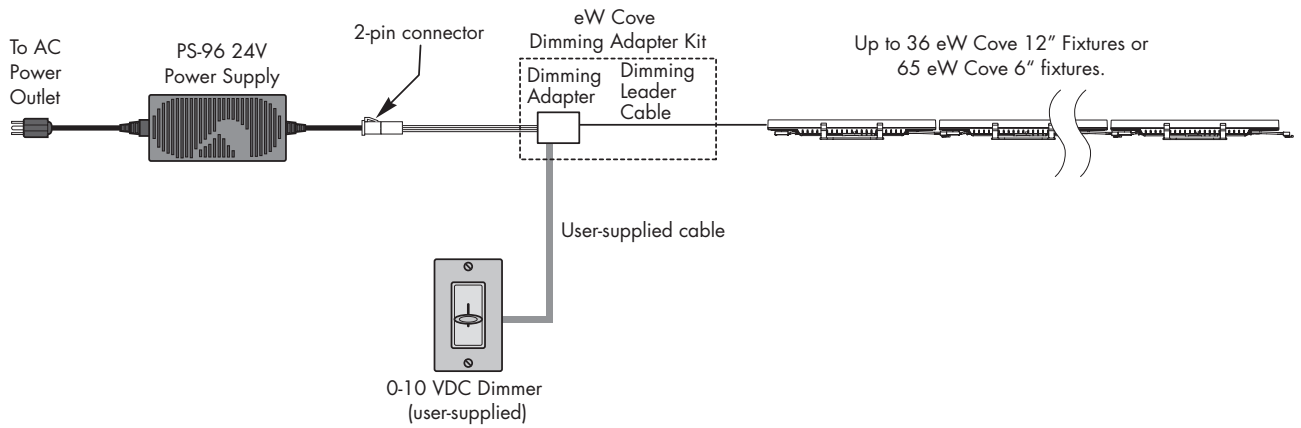

PS-96 24V

FUNCTIONAL FLOW DIAGRAM

Dimming Configuration
(using Dimming Adapter Kit (ITEM# 107-000007-01))

For complete installation instructions and safety precautions, refer to the PS-96 24V User Guide and wiring diagrams located at www.colorkinetics.com/support.