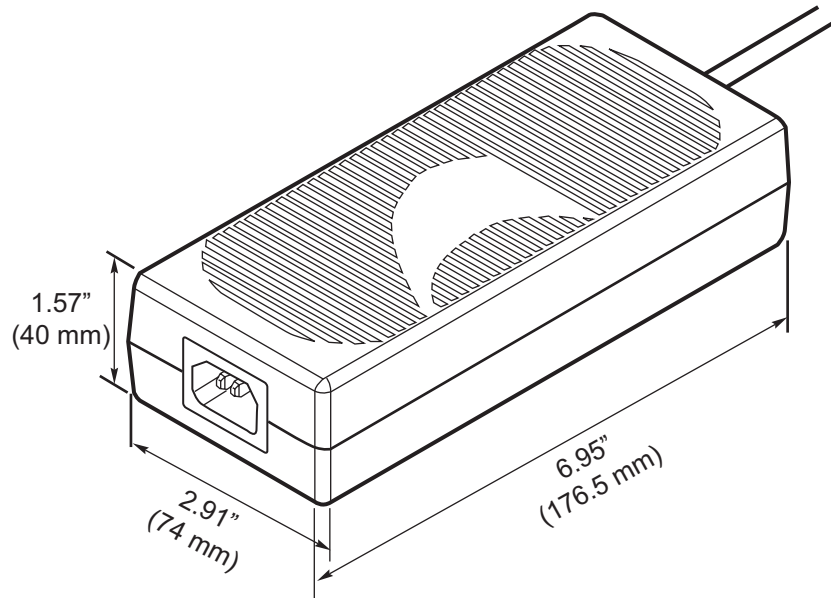

PS-96 24V SPECIFICATIONS

POWER OUTPUT	24VDC, 4.0A (96W)
POWER INPUT	100-240 VAC, 2.0A
HOUSING	Black, high-impact plastic 94V-0 polycarbonate
DIMENSIONS	6.95" (17.6 cm) L x 2.91" (7.4 cm) W x 1.57" (4.0 cm) H
WEIGHT	12.3 oz (350 g)
CONNECTORS	IEC power input, AMP mini universal Mate-N-Lok power output
CLASSIFICATION	Class 2
LISTINGS	UL/cUL, CE, PSE

PS-96 24V

PHYSICAL DIMENSIONS

OVERALL DIMENSIONS

PS-96 24V ITEM # 109-000025-00	
INPUT POWER	IEC power input
OUTPUT POWER	AMP mini universal Mate-N-Lok
WEIGHT	12.3 oz. (350 g)

PS-96 24V

FUNCTIONAL FLOW DIAGRAM