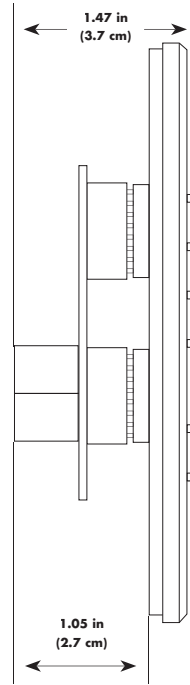

HOUSING	White matte plastic faceplate and buttons
WEIGHT	3.0 oz (85 g)
DATA CONNECTOR	Screw terminal
POWER CONNECTOR	Screw terminal

ELECTRICAL SPECIFICATIONS

POWER REQUIREMENT	50mA @ 5VDC (0.25W)
POWER SUPPLY	None required (powered by iPlayer 2)

CONTROLLER KEYPAD

PHYSICAL DIMENSIONS

FRONT VIEW

SIDE VIEW

BACK VIEW

END VIEW

**CONTROLLER KEYPAD
ITEM # 103-000009-00**

WEIGHT	3.0 oz (85 g)
DATA CONNECTOR	Screw terminal
POWER CONNECTOR	Screw terminal
POWER REQUIREMENT	50mA @ 5VDC (0.25W)

CONTROLLER KEYPAD

FUNCTIONAL FLOW DIAGRAM