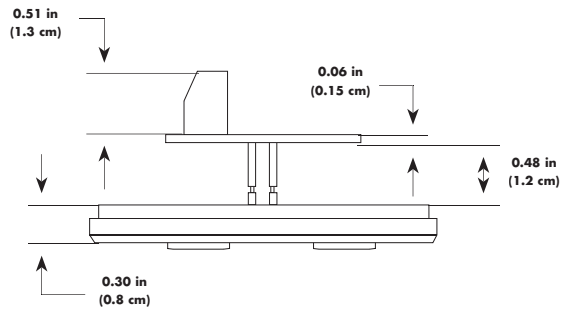

CONTROLLER KEYPAD

PHYSICAL DIMENSIONS

FRONT VIEW

SIDE VIEW

BACK VIEW

END VIEW

**CONTROLLER KEYPAD
ITEM # 103-000009-00**

WEIGHT	3.0 oz (85 g)
DATA CONNECTOR	Screw terminal
POWER CONNECTOR	Screw terminal
POWER REQUIREMENT	50mA @ 5VDC (0.25W)

CONTROLLER KEYPAD

FUNCTIONAL FLOW DIAGRAM