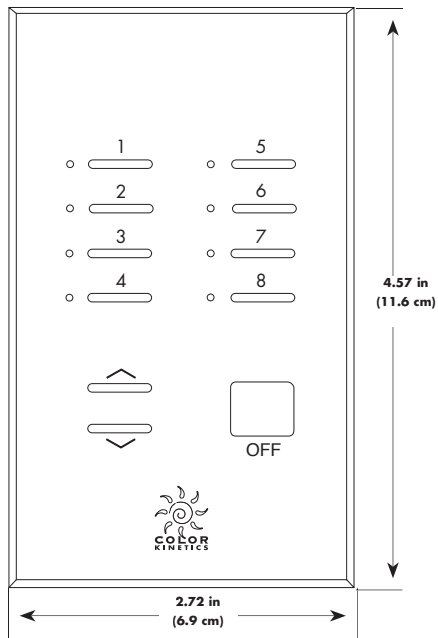

CONTROLLER KEYPAD

PHYSICAL DIMENSIONS

FRONT VIEW

SIDE VIEW

BACK VIEW

END VIEW

**CONTROLLER KEYPAD
ITEM # 103-000009-00**

WEIGHT	3.0 oz (85 g)
DATA CONNECTOR	Screw terminal
POWER CONNECTOR	Screw terminal
POWER REQUIREMENT	50mA @ 5VDC (0.25W)