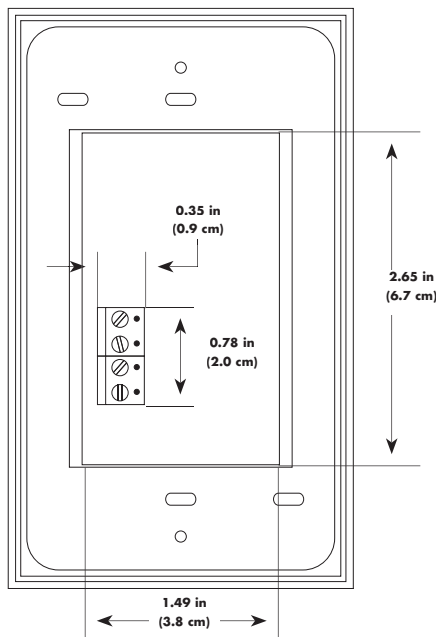

CONTROLLER KEYPAD

PHYSICAL DIMENSIONS

FRONT VIEW

SIDE VIEW

BACK VIEW

END VIEW

**CONTROLLER KEYPAD
ITEM # 103-000009-00**

WEIGHT	3.0 oz (85 g)
DATA CONNECTOR	Screw terminal
POWER CONNECTOR	Screw terminal
POWER REQUIREMENT	50mA @ 5VDC (0.25W)

CONTROLLER KEYPAD

FUNCTIONAL FLOW DIAGRAM