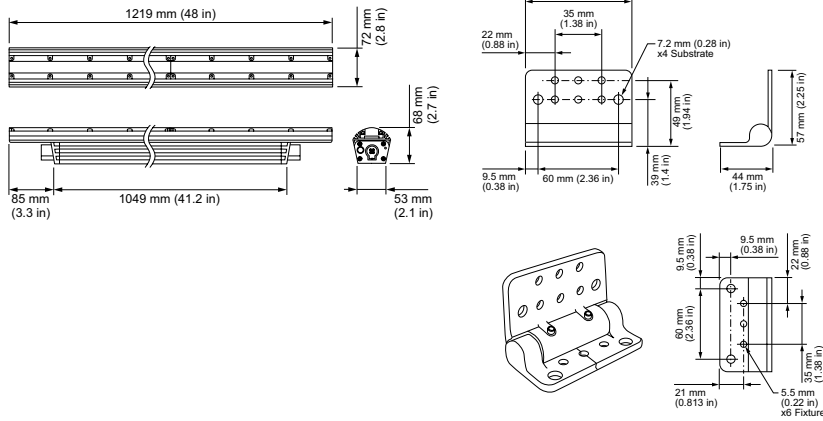

Dimensions

For help estimating the light output and distribution of eColor lighting luminaires, please contact Color Kinetics Applications Engineering Services at <http://www.lighting.philips.com/support/connect/contact-us>.