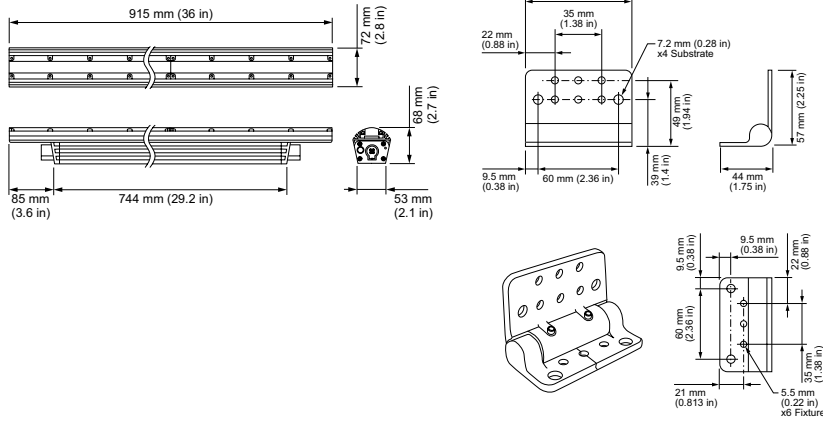

Dimensions

For help estimating the light output and distribution of eColor lighting luminaires, please contact Color Kinetics Applications Engineering Services at <http://www.lighting.philips.com/support/connect/contact-us>.