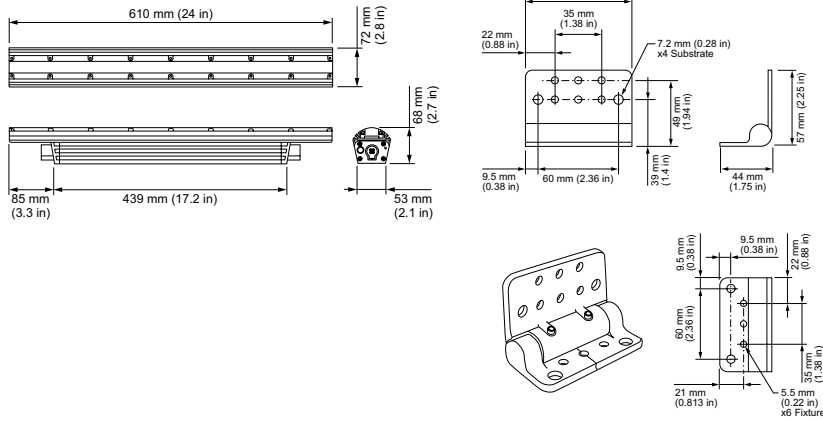

Dimensions

For help estimating the light output and distribution of eColor lighting luminaires, please contact Color Kinetics Applications Engineering Services at <http://www.lighting.philips.com/support/connect/contact-us>.