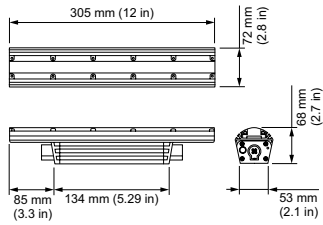

Dimensions

For help estimating the light output and distribution of eColor lighting luminaires, please contact Color Kinetics Applications Engineering Services at <http://www.lighting.philips.com/support/connect/contact-us>.