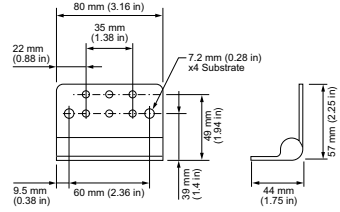

Dimensions

For help estimating the light output and distribution of eColor lighting luminaires, please contact Color Kinetics Applications Engineering Services at <http://www.lighting.philips.com/support/connect/contact-us>.