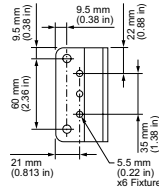

Dimensions

For help estimating the light output and distribution of eColor lighting luminaires, please contact Color Kinetics Applications Engineering Services at <http://www.lighting.philips.com/support/connect/contact-us>.