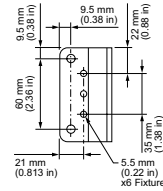

Dimensions

For help estimating the light output and distribution of eColor lighting luminaires, please contact Color Kinetics Applications Engineering Services at <http://www.lighting.philips.com/support/connect/contact-us>.