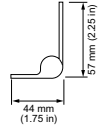

Dimensions

For help estimating the light output and distribution of eColor lighting luminaires, please contact Color Kinetics Applications Engineering Services at <http://www.lighting.philips.com/support/connect/contact-us>.