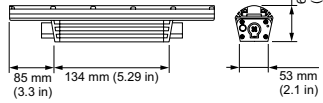

Dimensions

For help estimating the light output and distribution of eColor lighting luminaires, please contact Color Kinetics Applications Engineering Services at <http://www.lighting.philips.com/support/connect/contact-us>.