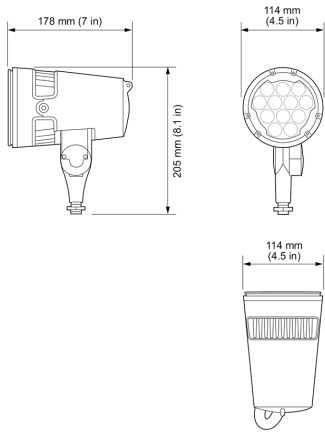

Dimensions

Photometrics 2700 K, 8° native (no spread lens)

Photometric data is based on test results from an independent NIST traceable testing lab. IES data is available at www.colorkinetics.com/global/support/ies.

Beam Angle	8°
LED	2700 K
Lumens	624.0
Efficacy (lm/W)	41.9

Illuminance at Distance

	Center Beam fc	Beam Width
4.0 ft	1295 fc	0.6 ft
8.0 ft	324 fc	1.2 ft
12.0 ft	144 fc	1.8 ft
16.0 ft	81 fc	2.4 ft
20.0 ft	52 fc	3.0 ft
24.0 ft	36 fc	3.6 ft

Zonal Lumen

Zonal Lumen Summary		
ZONE	LUMENS	%FXT
0 - 30	576	92.2
0 - 40	597	95.6
0 - 60	619	99.1
0 - 90	624	100.0
90-180	0	0.0
0-180	624	100.0

43.9 m (144 ft) ■ Beam Spread: 8.0°
1 fc maximum distance

For lux multiply fc by 10.7