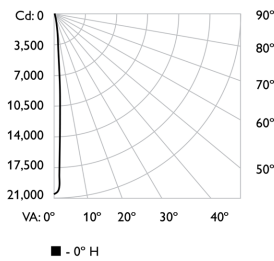

Polar Candela Distribution

Candela Table

0	20727
5	6583
15	146
25	72
35	31
45	21
55	7
65	3
75	1
85	0
90	0

Coefficients of Utilization - Zonal Cavity Method

RC	Effective Floor Cavity Reflectance: 20%														
	80			70			50			30					
RW	70	50	30	10	70	50	30	10	50	30	10	50	30	10	0
0	1191	1911	19119	1191	161161	161161	1111111111	106106106	102102102	100					
1	1161	1411	12111	1131	12110109	108107106	104103103	101100100	98						
2	1131	10107	105	111108106	104	103103102	102101100	100	98	98	96				
3	110106103	101	108105102	100	103100	99	100	99	97	98	97	96	95		
4	108103100	98	106102100	97	101	98	96	99	97	95	97	96	94	93	
5	106101	98	96	104100	97	95	99	96	94	97	95	94	96	94	93
6	104	99	96	94	103	99	96	93	97	95	93	96	94	92	95
7	102	97	94	92	101	97	94	92	96	93	92	95	93	91	94
8	101	96	93	91	100	96	93	91	95	92	90	94	92	90	93
9	100	95	92	90	99	94	92	90	94	91	89	93	91	89	92
10	98	94	91	89	98	93	91	89	93	90	89	92	90	88	92