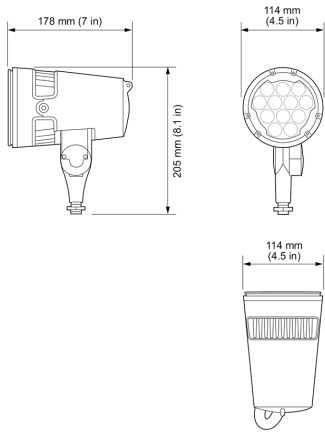

Dimensions

Photometrics 4000 K, 8° native (no spread lens)

Photometric data is based on test results from an independent NIST traceable testing lab. IES data is available at www.colorkinetics.com/global/support/ies.

Beam Angle	8°
LED	4000 K
Lumens	812.0
Efficacy (lm/W)	53.8

Illuminance at Distance

	Center Beam fc	Beam Width
4.0 ft	1548 fc	0.6 ft
8.0 ft	387 fc	1.2 ft
12.0 ft	172 fc	1.7 ft
16.0 ft	97 fc	2.3 ft
20.0 ft	62 fc	2.9 ft
24.0 ft	43 fc	3.5 ft

Zonal Lumen

Zonal Lumen Summary		
ZONE	LUMENS	%FIXT
0- 30	744	91.6
0- 40	773	95.2
0- 60	803	98.9
0- 90	812	100.0
90-180	0	0.0
0-180	812	100.0

47.9 m (157 ft) Beam Spread: 8.0°
1 fc maximum distance

For lux multiply fc by 10.7

Coefficients of Utilization - Zonal Cavity Method

RC	Effective Floor Cavity Reflectance: 20%														
	80			70			50			30			10	0	
RW	70	50	30	10	70	50	30	10	50	30	10	50	30	10	0
0	1191	191	191	119	1161	161	161	116	1111	1111	1111	1061	061	061	100
1	1161	141	121	111	1131	121	101	099	1081	071	066	1041	031	033	101
2	1131	101	071	105	1111	081	061	044	1051	031	022	1021	011	000	100
3	1101	061	031	010	1081	051	021	000	1031	000	99	100	99	97	98
4	1081	031	000	98	1061	02	99	97	100	98	96	99	97	95	97
5	1061	01	98	95	1041	00	97	95	99	96	94	97	95	93	96
6	104	99	96	93	103	98	95	93	97	94	93	96	94	92	95
7	102	97	94	92	101	97	94	92	96	93	91	95	92	91	94
8	101	96	93	91	100	95	92	90	94	92	90	94	91	90	93
9	99	94	91	89	99	94	91	89	93	91	89	93	90	89	92
10	98	93	90	89	97	93	90	88	92	90	88	92	90	88	91