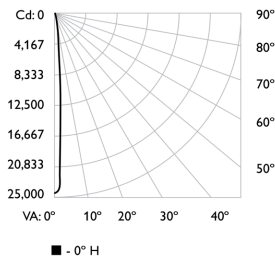

Polar Candela Distribution

Candela Table

0	24760
5	8489
15	188
25	93
35	43
45	28
55	10
65	6
75	3
85	0
90	0