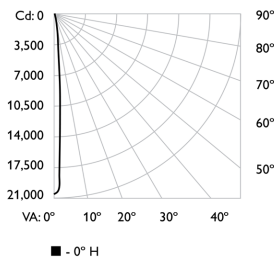

Polar Candela Distribution

Candela Table

0	20727
5	6583
15	146
25	72
35	31
45	21
55	7
65	3
75	1
85	0
90	0