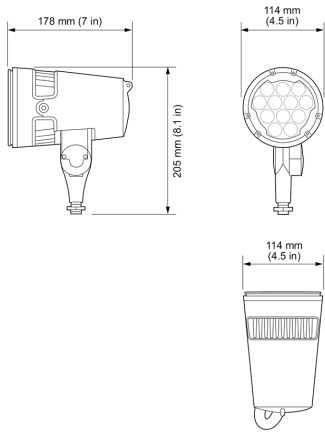

Dimensions

Photometrics 2700 K, 8° native (no spread lens)

Photometric data is based on test results from an independent NIST traceable testing lab. IES data is available at www.colorkinetics.com/global/support/ies.

Beam Angle	8°
LED	2700 K
Lumens	624.0
Efficacy (lm/W)	41.9

Illuminance at Distance

	Center Beam fc	Beam Width
4.0 ft	1295 fc	0.6 ft
8.0 ft	324 fc	1.2 ft
12.0 ft	144 fc	1.8 ft
16.0 ft	81 fc	2.4 ft
20.0 ft	52 fc	3.0 ft
24.0 ft	36 fc	3.6 ft

Zonal Lumen

Zonal Lumen Summary		
ZONE	LUMENS	%FIXT
0 - 30	576	92.2
0 - 40	597	95.6
0 - 60	619	99.1
0 - 90	624	100.0
90-180	0	0.0
0-180	624	100.0

43.9 m (144 ft) 1 fc maximum distance ■ Beam Spread: 8.0°

For lux multiply fc by 10.7

Coefficients of Utilization – Zonal Cavity Method

RC	Effective Floor Cavity Reflectance: 20%														
	80			70			50			30					
RW	70	50	30	10	70	50	30	10	50	30	10	50	30	10	0
0	1191	1911	19119	1161	1611	16116	1111	11111	1061	06106	1021	02102	100		
1	1161	1411	12111	1131	1211	10109	1081	07106	1041	03103	1011	00100	98		
2	1131	1010	7105	1111	0810	6104	1051	03102	1021	01100	100	98	98	96	
3	1101	0610	3101	1081	0510	2100	1031	00	100	99	97	98	97	96	95
4	1081	0310	0	1061	0210	0	101	98	96	99	97	95	97	96	94
5	1061	01	98	1041	00	97	95	99	96	94	97	95	94	96	94
6	104	99	96	103	99	96	93	97	95	93	96	94	92	95	93
7	102	97	94	101	97	94	92	96	93	92	95	93	91	94	92
8	101	96	93	100	96	93	91	95	92	90	94	92	90	93	91
9	100	95	92	99	94	92	90	94	91	89	93	91	89	92	90
10	98	94	91	89	98	93	91	89	93	90	88	92	90	88	88